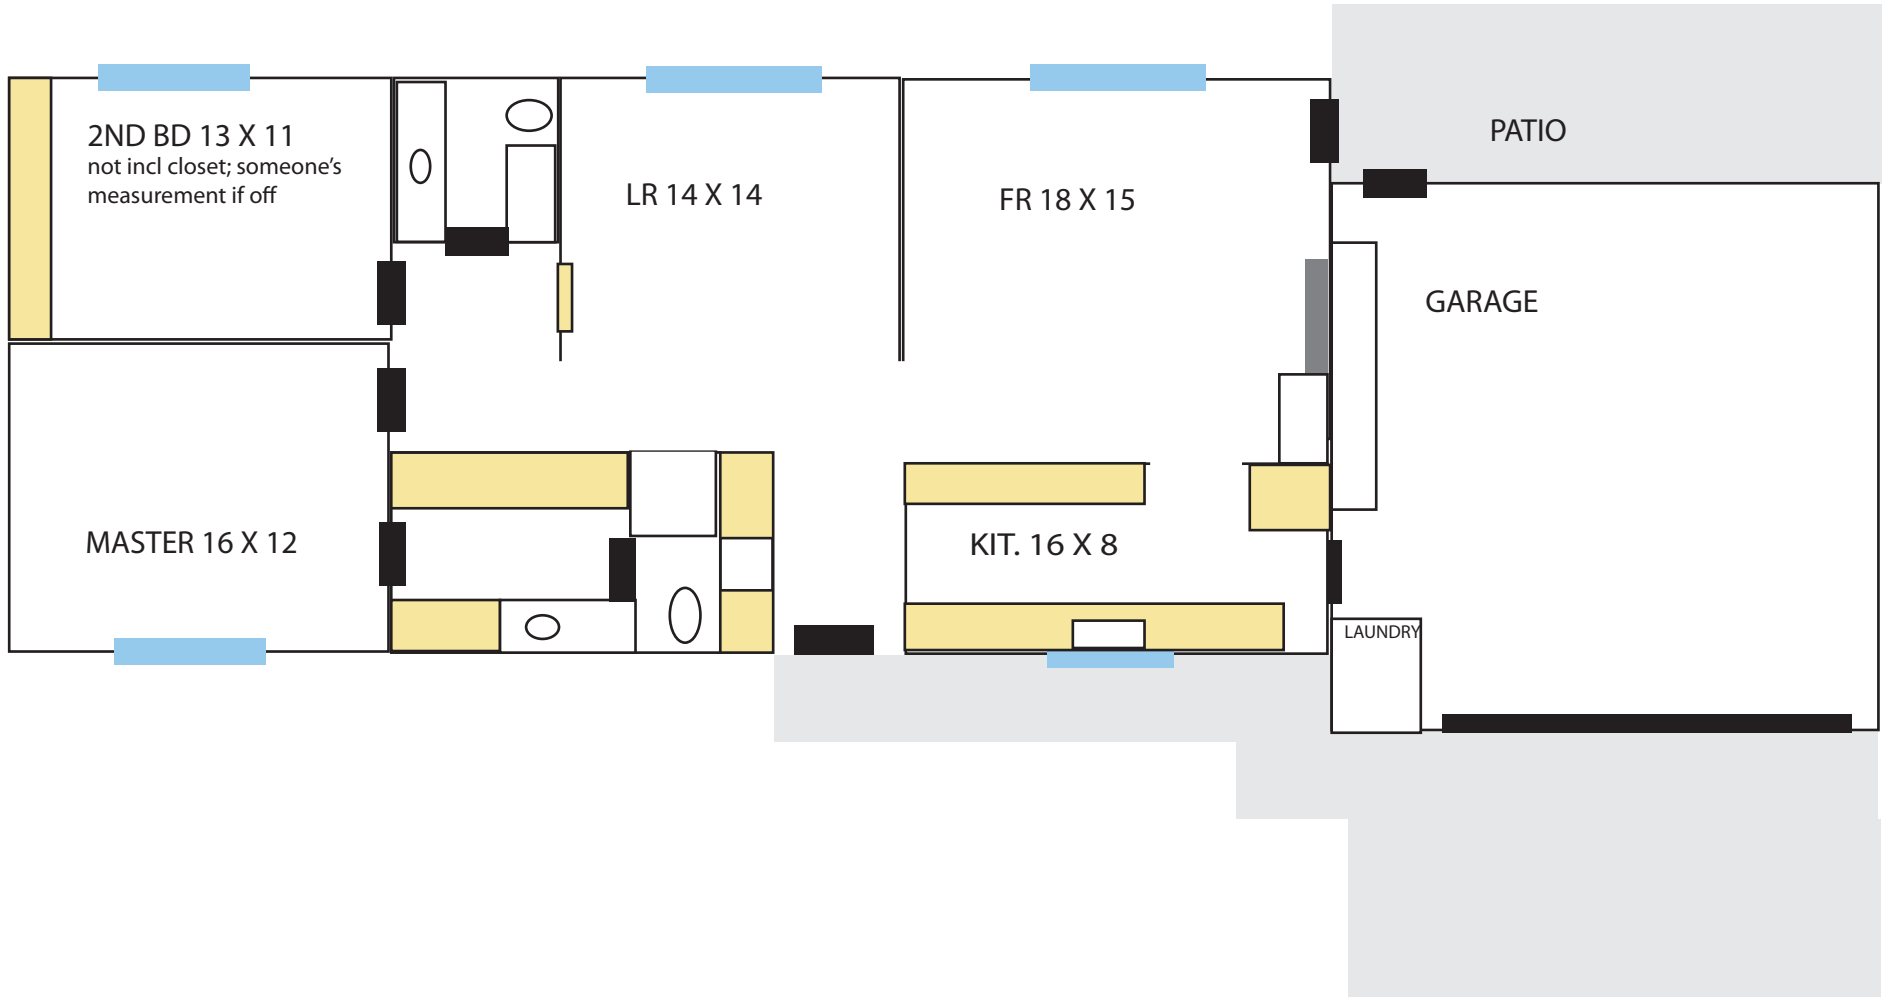

16350 SW KING CHARLES AVE - KING CITY
AS IS

16350 SW KING CHARLES AVE - KING CITY
*** REMODELED ***