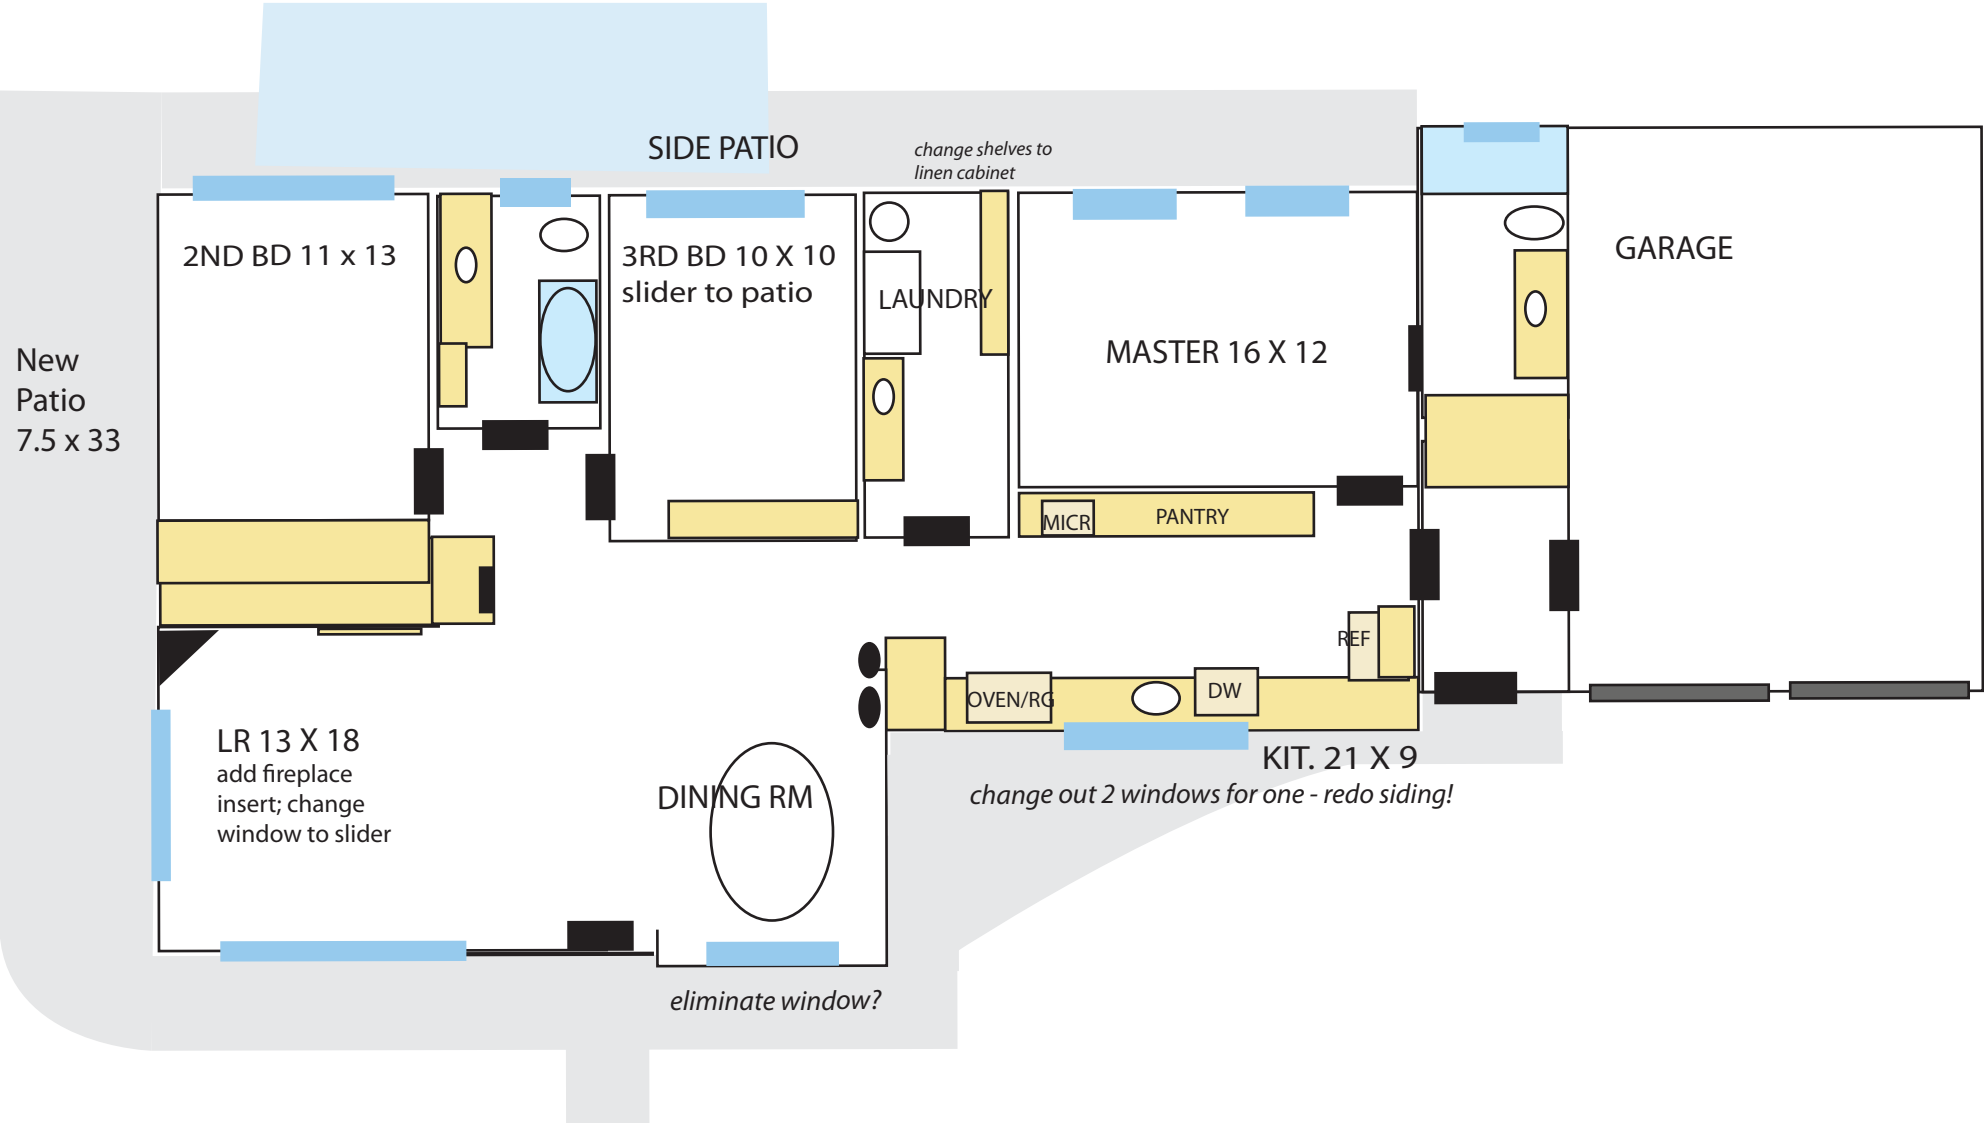

11920 SW King George Dr - King City
AS IS

11920 SW King George Dr - King City
REMODELED LARGE KITCHEN

SW King George Dr

SW King George Dr

george Dr

11920 SW King George Dr - King City
REMODELED LARGE KITCHEN