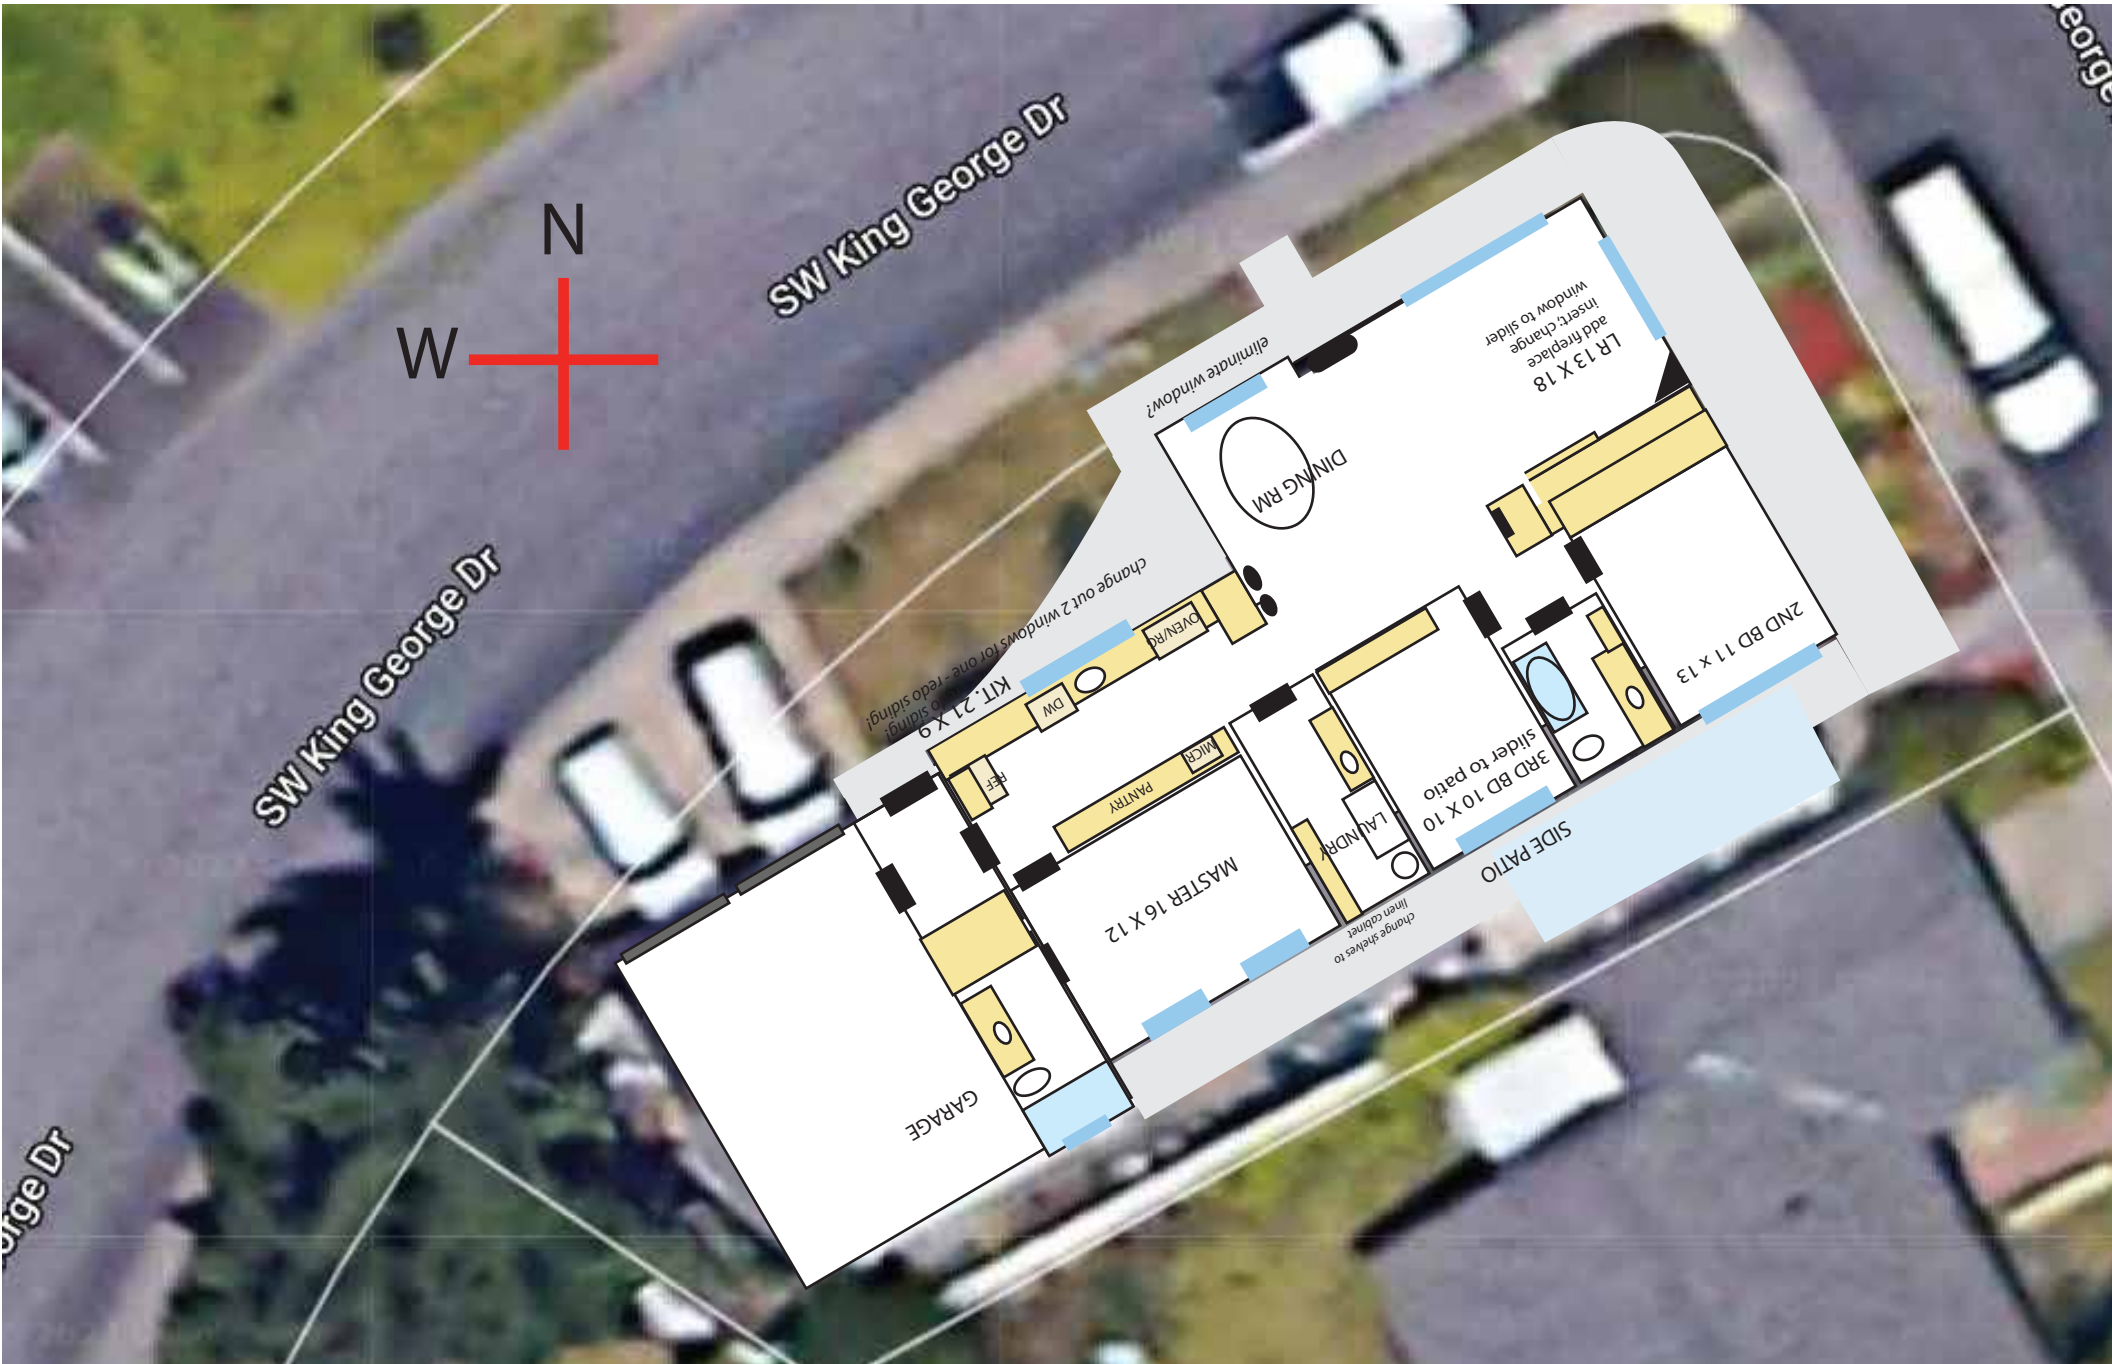

11920 SW King George Dr - King City
AS IS

11920 SW King George Dr - King City
REMODELED LARGE KITCHEN

SW King George Dr

SW King George Dr

george Dr

11920 SW King George Dr - King City
REMODELED LARGE KITCHEN