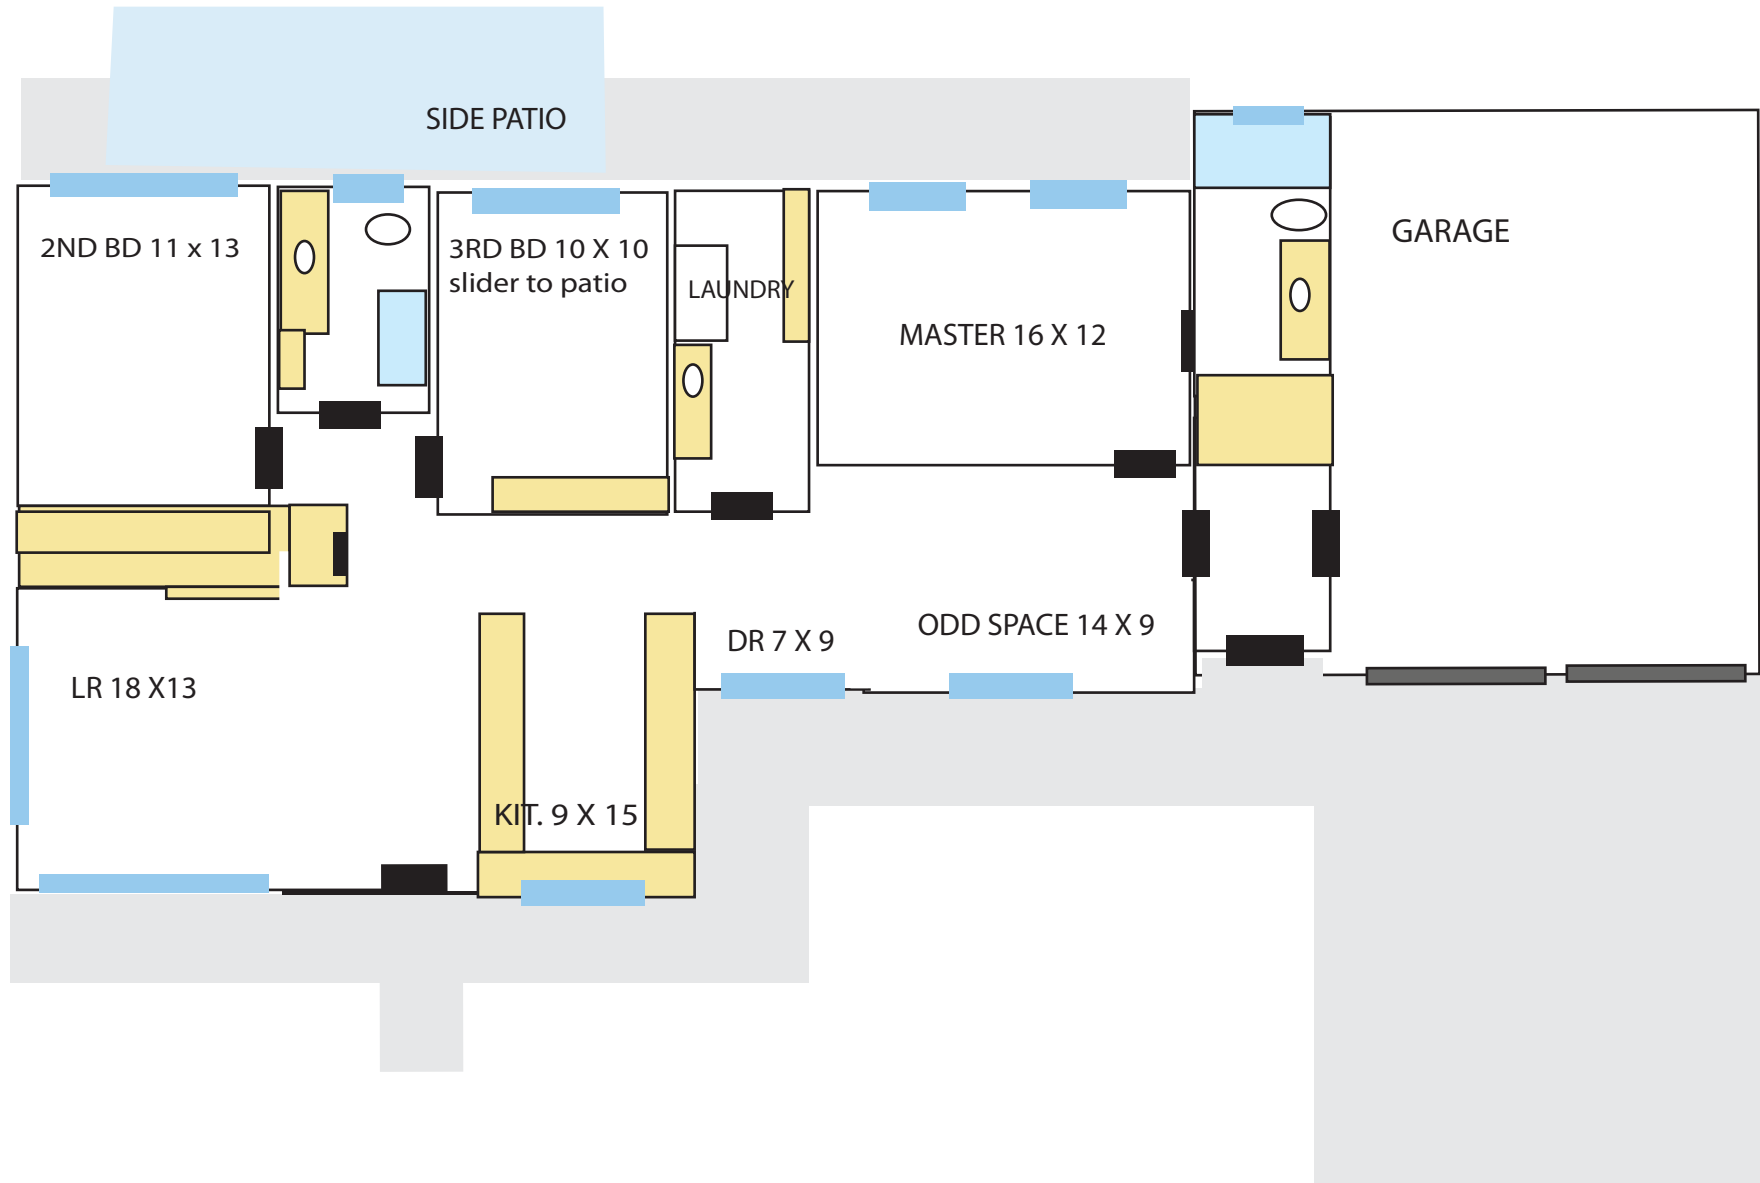

11920 SW King George Dr - King City
AS IS

11920 SW King George Dr - King City
REMODELED LARGE KITCHEN

SW King George Dr

SW King George Dr

george Dr

11920 SW King George Dr - King City
REMODELED LARGE KITCHEN